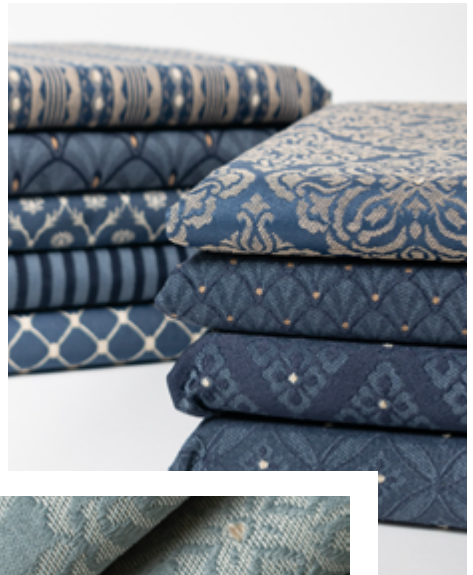

ESSENTIALS

HEIRLOOM

Add elegance and charm to any space with these timeless motifs

Markets: Home & Contract

Application: Upholstery

Durability: Exceeds 100,000 Rubs

Features: Fade Resistant

Fade
Resistant

[SEE WHAT'S INSIDE](#)